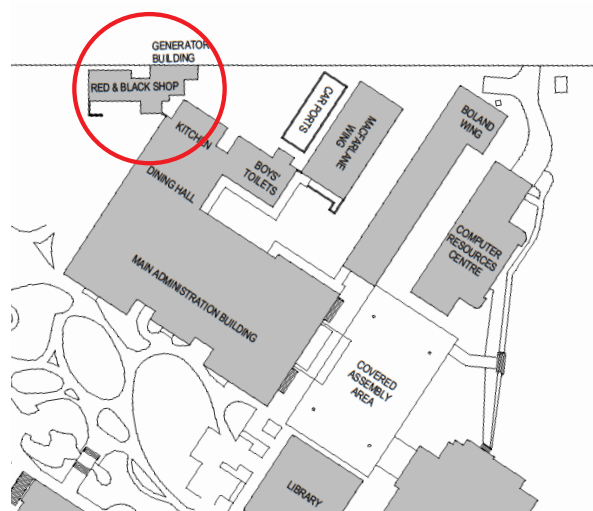

2017 Uniform Clothes & Accessories Guide

The RGS Red & Black Shop

4936 0653

www.rgs.qld.edu.au/red-and-black

Shop Hours

Term Hours..... 8.00am – 10am
and 12.00pm – 5.00pm

Term 4 2017/2018 Holiday Opening Hours

13 November – 8 December (Monday
through Friday): 8.00am – 5.00pm

24 November - Residential Orientation Year
7/8 Boarders - 8.00am – 5.00pm

26 November - Residential Orientation Year
7/8 Boarders - 8.00am – 1.00pm

2 January - 25 January (Monday through Friday): 8.00am – 5.00pm

21 January (New Boarders Welcome Day): 8.00am – 11.00am

22 January (New Students Orientation and
Boarders Return): 8.00am – 5.00pm

26 January (Australia Day): CLOSED

29 January: Return to Term Time Hours

The Shop has a paid Manager to ensure knowledgeable outfitting of your student. The Shop sells all the uniform (except shoes) both new and when available, second-hand. **All uniform items are compulsory including backpacks.**

The Shop also sells some co-curricular uniforms, souvenirs, stationery and toiletries. Hard to find needs on the stationery lists are often stocked such as gridbooks in 7 & 10 mm, red library bags, chair bags and A3 Handy pouch.

Second hand goods CANNOT be exchanged as they are sold on consignment (as is condition).

Red & Black

The Shop accepts cash, cheque,
Debit Cards, Mastercard and Visa.

The Rockhampton
Grammar School

Established 1881

Every opportunity. Every student. Every day.