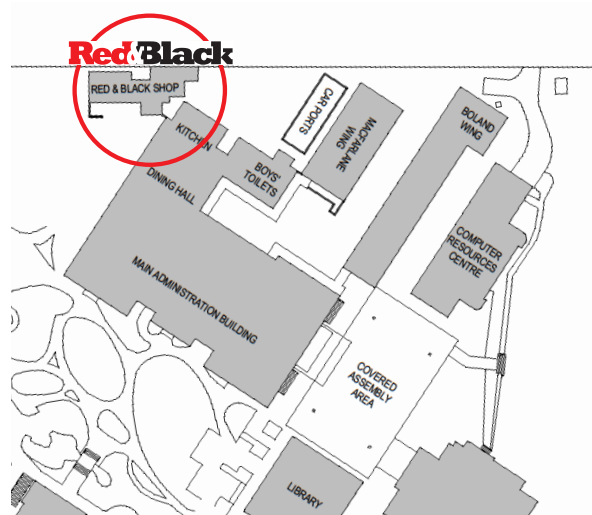

Red & Black

The RGS Red & Black Shop

An enterprise of the RGS Red & Black Association Inc.
ABN 69 018 606 538

4936 0653

www.rgs.qld.edu.au/red-and-black

Shop Hours

Term Hours..... 8.00am – 10am
and 12.00pm – 5.00pm

Term 4 2016/2017 Holiday Opening Hours

14 November – 9 December

Monday through Friday ..... 8.00am – 5.00pm

3 January - 27 January

Monday through Friday ..... 8.00am - 5.00pm

22 January ..... 8.00am - 11.00am

26 January (Australia Day)..... CLOSED

30 January ..... Return to Term Time Hours

The Shop has a paid Manager to ensure knowledgeable outfitting of your student. The Shop sells all the uniform (except shoes) both new and when available, second-hand. **All uniform items are compulsory including backpacks.**

The Shop also sells some co-curricular uniforms, souvenirs, stationery and toiletries. Hard to find needs on the stationery lists are often stocked such as gridbooks in 7 & 10 mm, red library bags, chair bags and A3 Handy pouch.

Second hand goods CANNOT be exchanged as they are sold on consignment (as is condition).

The Shop accepts cash, cheque, Debit Cards, Mastercard and Visa.

The Rockhampton
Grammar School

Established 1881

Every opportunity. Every student. Every day.