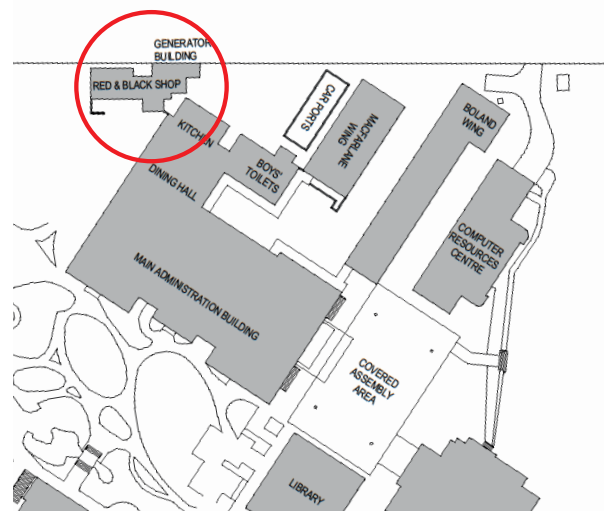

2018 Uniform Clothes & Accessories Guide

The RGS Red & Black Shop

4936 0653

www.rgs.qld.edu.au/red-and-black

Shop Hours

Term Hours..... 8.00am – 10am
and 12.00pm – 5.00pm

Term 4 2017/2018 Holiday Opening Hours

13 November – 8 December (Monday
through Friday): 8.00am – 5.00pm

24 November - Residential Orientation Year
7/8 Boarders - 8.00am – 5.00pm

26 November - Residential Orientation Year
7/8 Boarders - 8.00am – 1.00pm

2 January - 25 January (Monday through Friday): 8.00am – 5.00pm

21 January (New Boarders Welcome Day): 8.00am – 11.00am

22 January (New Students Orientation and
Boarders Return): 8.00am – 5.00pm

26 January (Australia Day): CLOSED

29 January: Return to Term Time Hours

The Shop has a paid Manager to ensure knowledgeable outfitting of your student. The Shop sells all the uniform (except shoes) both new and when available, second-hand. **All uniform items are compulsory including backpacks.**

The Shop also sells some co-curricular uniforms, souvenirs, stationery and toiletries. Hard to find needs on the stationery lists are often stocked such as gridbooks in 7 & 10 mm, red library bags, chair bags and A3 Handy pouch.

Second hand goods CANNOT be exchanged as they are sold on consignment (as is condition).

Red & Black

The Shop accepts cash, cheque,
Debit Cards, Mastercard and Visa.

The Rockhampton
Grammar School

Established 1881

Every opportunity. Every student. Every day.