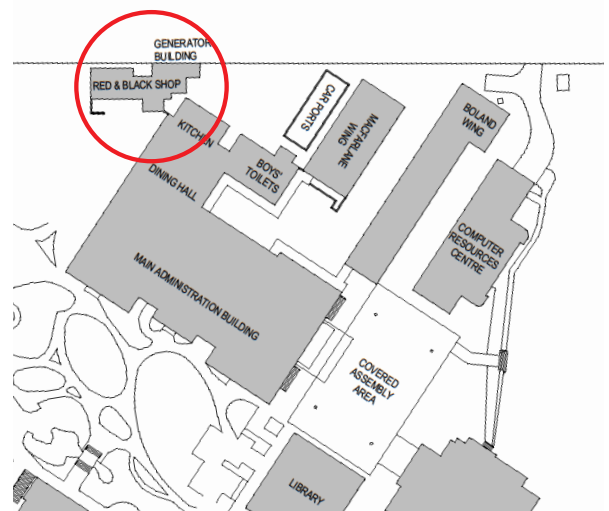

2019 Uniform Clothes & Accessories Guide

The RGS Red & Black Shop

4936 0653

www.rgs.qld.edu.au/red-and-black

Shop Hours

Term Hours.....8.00am – 10am
and 12.00pm – 5.00pm

2018/2019 Holiday Opening Hours

12 November – 7 December

Monday through Friday 8.00am – 5.00pm

30 November

Residential Orientation Yr 7/8 Boarders 8.00am – 5.00pm

2 December

Residential Orientation Yr 7/8 Boarders 10.00am – 1.00pm

31 December ..... Closed

2 January – 1 February

Monday through Friday 8.00am – 5.00pm

28 January (Australia Day Holiday/ New Boarders Welcome Day) ..... 8.00am – 11.00am

29 January (New Students Orientation & Boarders Return) 8.00am – 5.00pm

5 February .. Return to Term Time Hours

The Shop has a paid Manager to ensure knowledgeable outfitting of your student. The Shop sells all the uniform (except shoes) both new and when available, second-hand. **All uniform items are compulsory including backpacks.**

The Shop also sells some co-curricular uniforms, souvenirs, stationery and toiletries. Hard to find needs on the stationery lists are often stocked such as gridbooks in 7 & 10 mm, red library bags, chair bags and A3 Handy pouch.

Second hand goods CANNOT be exchanged as they are sold on consignment (as is condition).

Red & Black

The Shop accepts cash, cheque, Debit Cards, Mastercard and Visa.

The Rockhampton
Grammar School

Established 1881

Every opportunity. Every student. Every day.