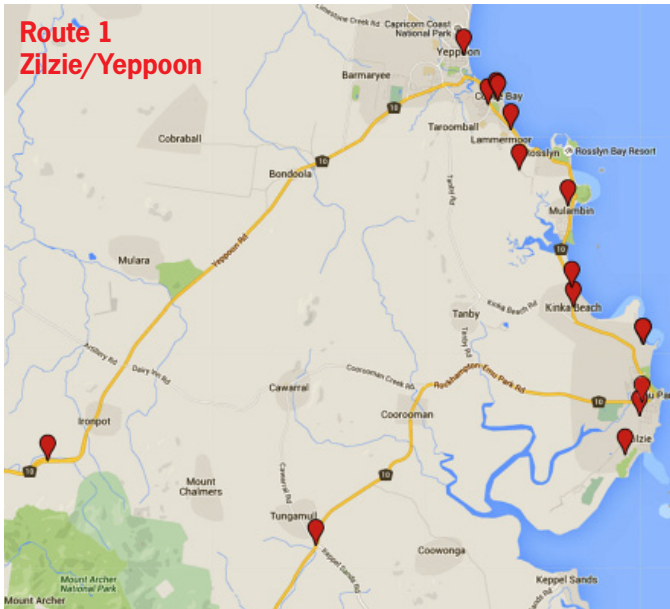

Trial RGS Capricorn Coast Bus Service

Yeppoon Bus Route
Emu Park Bus Route
Fare: \$4.00 each way

This Monday-Friday service exclusively serves students of The Rockhampton Grammar School. Buses operate one run each morning and afternoon on School days.

Please note that this service will stop at the listed stops only. We recommend that your child arrives at the departure stop five minutes prior to the time listed. To ensure that the bus stays on schedule, it will not be able to wait for late passengers. Each fare will cost \$4 (each way). Details of how fares will be collected are still being finalised.

Route 1: Emu Park Bus Service

Bus Stop Location	Morning Departure Time	Afternoon Drop Off Time
Stop 1E: Emu Park Bus Interchange	7.20am	4.30pm
Stop 2E: Seaspray Resort	7.25am	4.26pm
Stop 3E: Hartley Street (Green Bus Seat)	7.26am	4.25pm
Stop 4E: Emu Park State School	7.27am	4.20pm
Stop 5E: Barlows Earth Moving	7.40am	4.07pm
Stop 6E: Palm Valley Road	7.45am	4.05pm
Stop 7E: Cobb & Co Road	7.47am	4.02pm
Stop 8E: Keppel Sands Turn Off	7.50am	4.00pm
Stop 9E: Mulgooodoo Road Turn Off	7.57am	3.50pm
Stop 10E: Arrive/Depart RGS	8.15am	3.30pm

Route 2: Yeppoon Bus Service

Bus Stop Location	Morning Departure Time	Afternoon Drop Off Time
Stop 1Y: Island View Caravan Park	6.58am	4.51pm
Stop 2Y: Mulambin Beach	7.02am	4.48pm
Stop 3Y: Statue Bay	7.04am	4.45pm
Stop 4Y: Lammermoor (Claytons Road)	7.07am	4.42pm
Stop 5Y: Lammermoor (L'amor Units)	7.11am	4.41pm
Stop 6Y: Matthew Flinders Drive (PCYC)	7.14am	4.37pm
Stop 7Y: Elma Street	7.15am	4.35pm
Stop 8Y: Cedar Avenue, Taranganba	7.17am	4.32pm
Stop 9Y: Hill Street Interchange	7.24am	4.26pm
Stop 10Y: Yeppoon Central	7.28am	4.22pm
Stop 11Y: Millroy Drive, Yeppoon	7.33am	4.17pm
Stop 12Y: Cawarral Road Turn Off	7.45am	4.05pm
Stop 13Y: Between Access 8 and 9	7.48am	4.02pm
Stop 14Y: Access 7	7.49am	4.00pm
Stop 15Y: Arrive/Depart RGS	8.15am	3.30pm